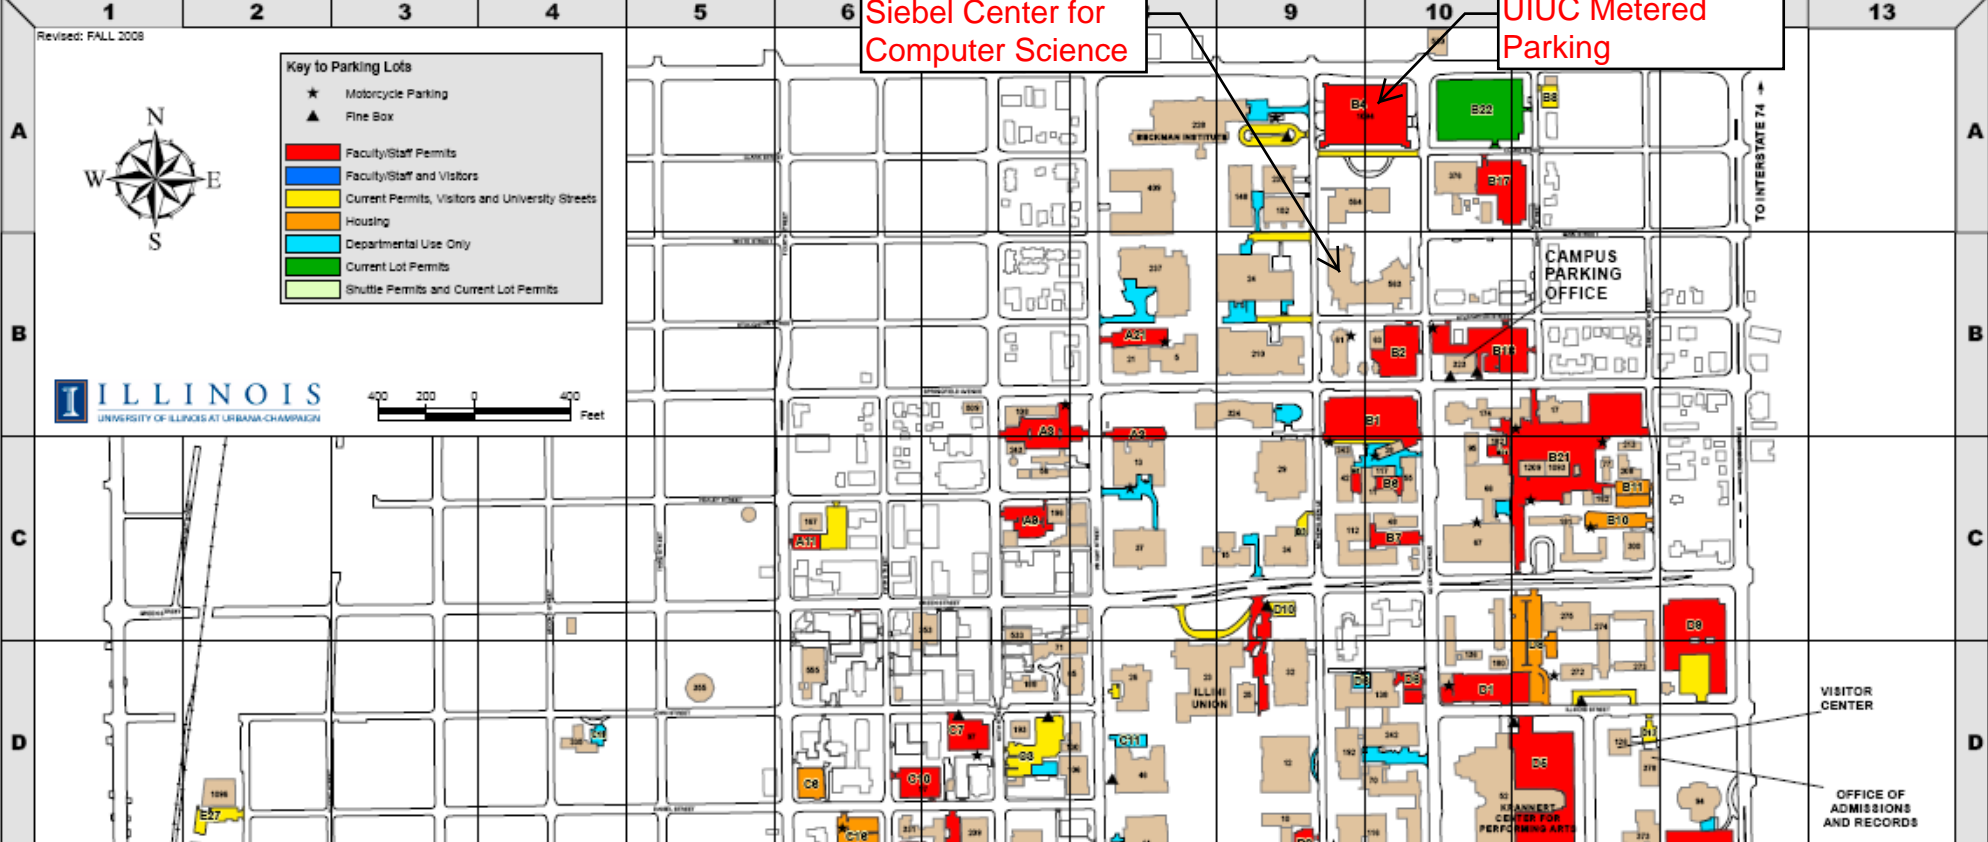

Siebel Center for Computer Science

UIUC Metered Parking

Key to Parking Lots

- ★ Motorcycle Parking
- ▲ Fine Box
- Red: Faculty/Staff Permits
- Blue: Faculty/Staff and Visitors
- Yellow: Current Permits, Visitors and University Streets
- Orange: Housing
- Cyan: Departmental Use Only
- Green: Current Lot Permits
- Light Green: Shuttle Permits and Current Lot Permits

CAMPUS PARKING OFFICE

VISITOR CENTER

OFFICE OF ADMISSIONS AND RECORDS

TO INTERSTATE 74

ANNEXET CENTER FOR PERFORMING ARTS

ILLINOIS UNION

BECKMAN INSTITUTE